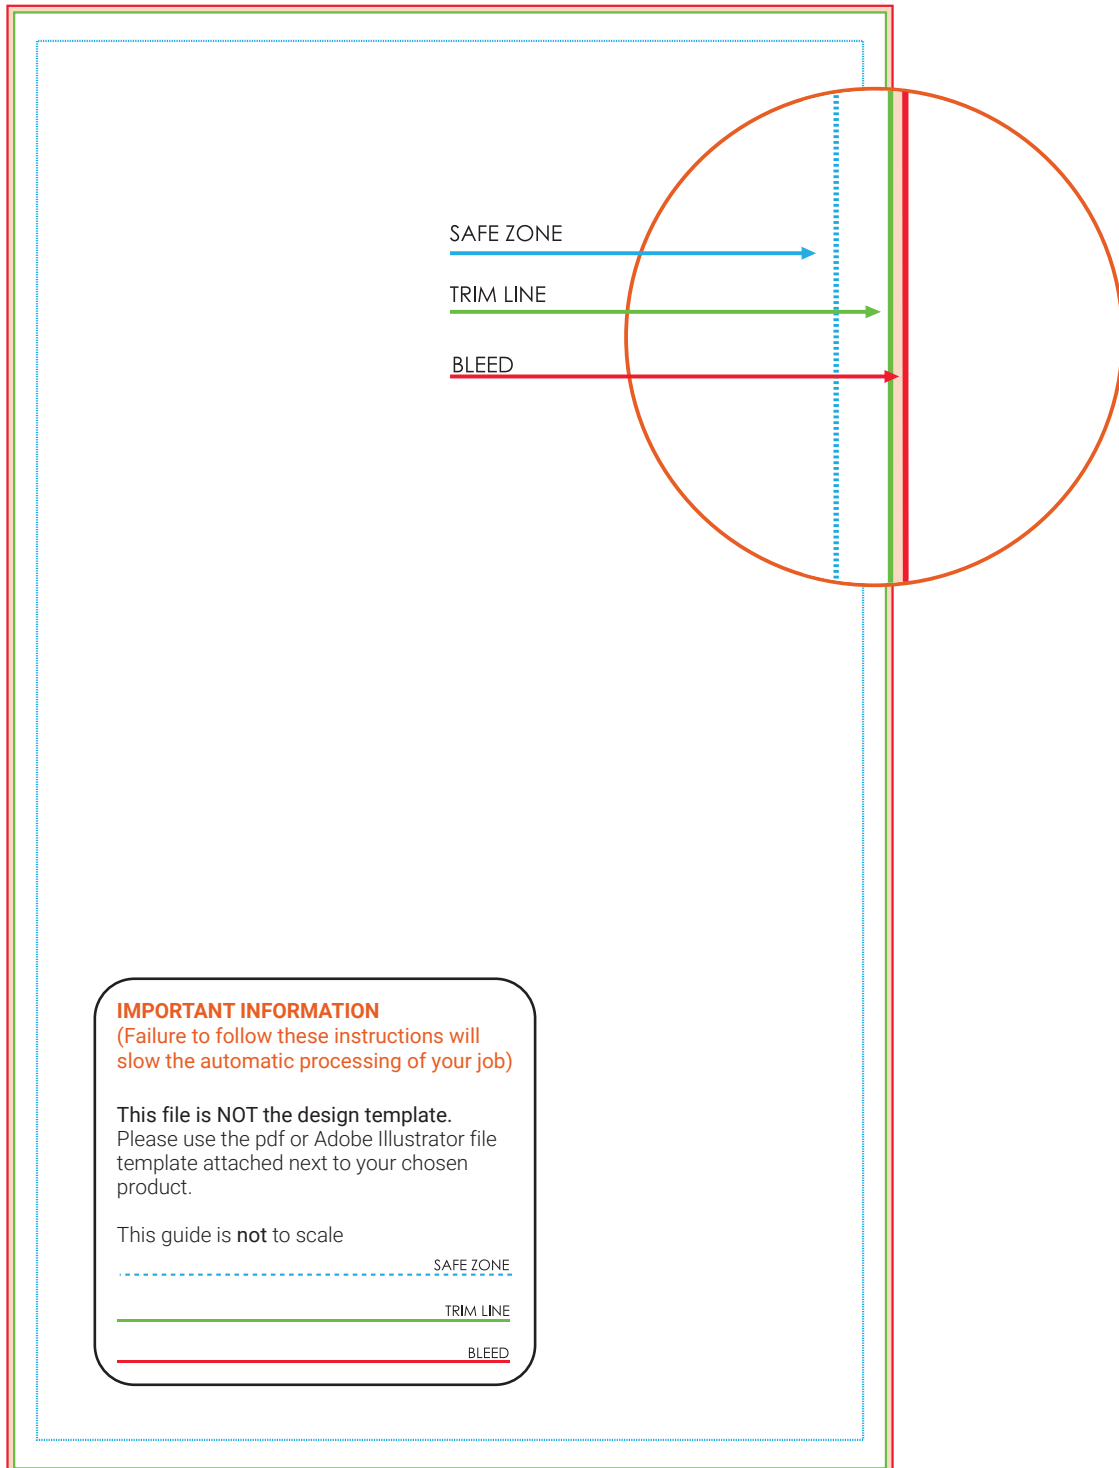

# ATRIUM BANNER

Double Sided & Single Sided  
1500x2500mm

 TRIM SIZE: 1500mm x 2500mm     BLEED: 1540mm x 2540 mm     SAFE PRINT AREA: 1400mm x 2400mm

**IMPORTANT INFORMATION**  
(Failure to follow these instructions will slow the automatic processing of your job)

This file is **NOT** the design template.  
Please use the pdf or Adobe Illustrator file template attached next to your chosen product.

This guide is **not** to scale